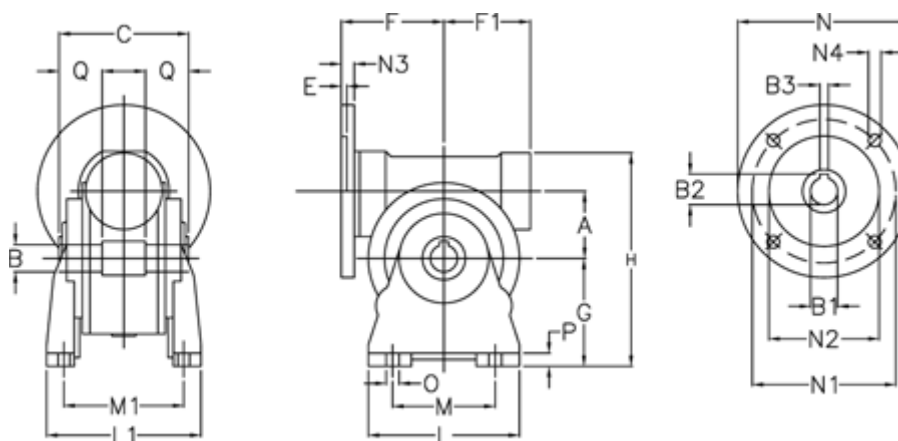

# Data Sheet

Article number: 3902049024233  
Description: Worm gear  
VF 49-A-24-80B14

## Measures

A	= 49.5	F1	= 63	N1	= 100
B	= 25 H7	G	= 82	N2	= 80
B1 E7	= 19	H	= 162	N3	= 10
B2	= 21.8	L	= 110	N4	= 7
B3 H9	= 6	L1	= 124	O	= 8.5
C	= 82	M	= 63	P	= 12
E	= 3	M1	= 98.5	Q	= 22.5
F	= 70	N	= 120		